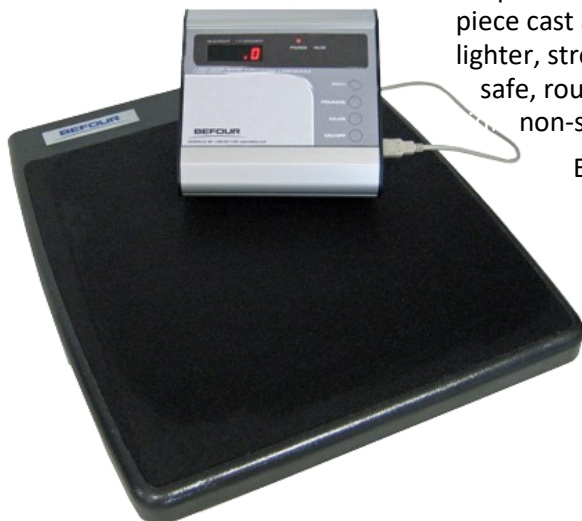

BEFOUR

SPORTS & FITNESS SCALES

Portable Battery-Powered
Scale with LED Digits

Model PS-6600ST

The nation's top-selling sports scale for the past two decades, the "Take-A-Weigh" is renowned in youth sports that require precise weight measurements on the go. Also great for home use, athletic training, and weight management.

"Super Tuff" (ST) platform features one piece cast aluminum construction that is lighter, stronger, and more durable with safe, rounded corners and a recessed non-skid rubber mat.

Exclusive "Plug & Weigh" cable system connects platform to the display console. Should the cable ever be damaged, replacement takes only minutes and can be easily done by the scale user.

FEATURES & BENEFITS:

Pin point accuracy of +/- 0.1 lb.

Push Button Calibration:

Set calibration via keypad entry without the need of tools

Advanced microprocessor design

Rugged and durable all-metal construction

SPECIFICATIONS:

Platform Dimensions.....	16" x 18" x 1 3/4"
System Weight	16 lbs
Weight Capacity.....	500 lbs (225 kg)
Resolution.....	0.1lb (0.05 kg)
Accuracy.....	± 0.1lb (0.05kg)
Power Source.....	Rechargeable battery/AC adapter
Display Readout.....	Bright 0.4" LED digits
Warranty.....	3 years