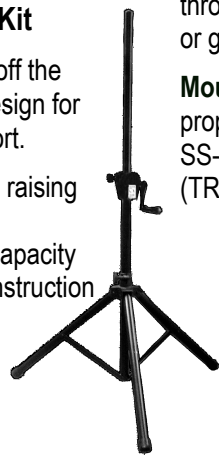

Outdoor and Indoor Use: Designed for both outdoor and indoor use, the Day Bright LED digits are readable from over 300 feet away, even in bright sunlight. The internal rechargeable battery provides a full day of use on a single charge. For extended operation, display brightness can be adjusted as needed.

Mounting Options: Designed to accommodate several mounting preferences. The built-in prop rods help set up on the ground or other flat surface. For fence or wall mounting, the SS-5000 is equipped with hanging brackets. For a raised location, the optional tripod (TRI-5000K) elevates to seven feet with its easy "handle crank" design.

OPTIONAL TRIPOD: Model TRI-5000K Tripod and Mount Kit

Raise scoreboard to 7 feet off the ground! Compact folding design for ease in storage and transport.

- Crank-up handle for easy raising and lowering
- 100 pound rated weight capacity
- Sturdy yet lightweight construction
- Folds to 6" x 6" X 40"