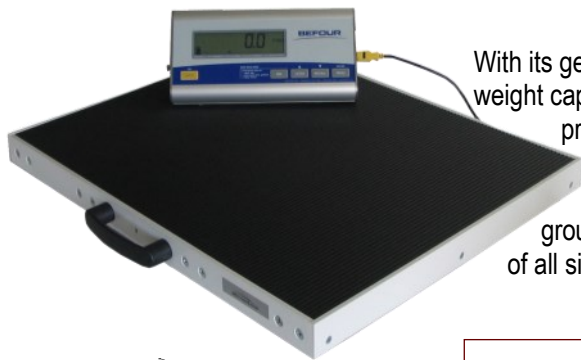

BARIATRIC SCALE

High-capacity, portable Pro-BMI scales are designed with precision and heavy weighing in mind.

Proudly Made in the USA

Model PS-7700 Pro-BMI Scale

Constructed with oversized platform and triple-reinforced undercarriages...

With its generous 24" x 20" platform and a 900 lb. weight capacity, the PS-7700 is ideal for bariatric professionals, home health care, weight-lifting competitions, and athletic weigh-ins. The low-profile platform sits just 2" off the ground, making it easy to step on for individuals of all sizes.

MODEL PS-7700

Platform Dimensions.....	20" x 24" x 2"
Weight Capacity.....	900 lbs. or 405 kg.
Accuracy / Resolution.....	± 0.1 lb. (± 0.1 kg.)
Power Source.....	6 C batteries
Readout.....	1" LCD digits
System Weight.....	25 lbs.
Warranty.....	3 Years

Unique MotionLock Technology: Incredibly accurate measurements even for unsteady users.

High Capacity Tare: Resets scale to zero, even with weight on platform (i.e. mother-child function).

Push Button Calibration: Set calibration via keypad entry without the need of tools.