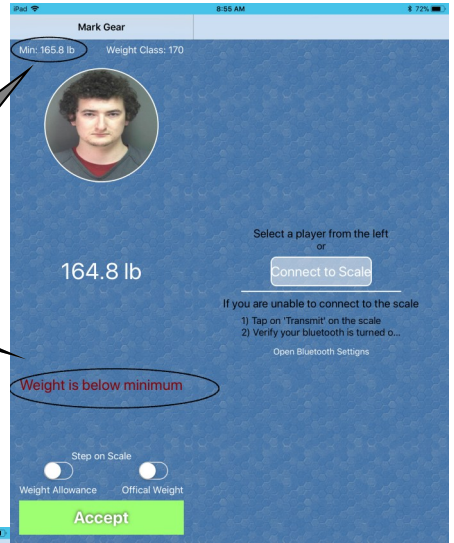

WEIGHINGS: Weigh-in your Players

Tap on "Wrestler Weigh-in".

Tap on the wrestlers name.

The wrestler steps on the scale and their weight is automatically sent to your tablet . If you had already entered the Min and Max weight it will also appear on this screen. Note: this wrestler has gone above their weight class WEIGHT.

Note: this wrestler has gone below their weight class WEIGHT.

Ok, tap "ACCEPT"

Once accepted, you will be returned to the screen with your players names. Tap on the next individuals name and have him/her step on the scale.