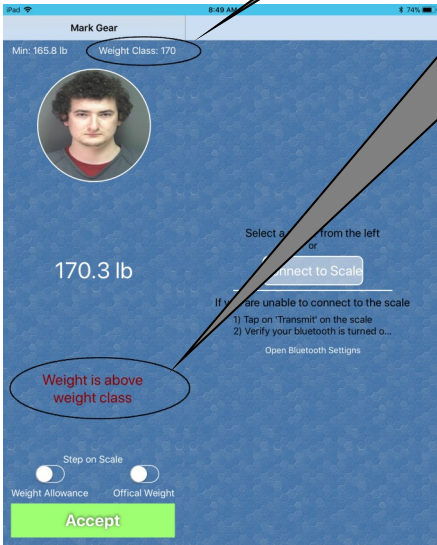

WEIGHINGS: Weigh-in your Players

Tap on "Wrestler Weigh-in".

Tap on the wrestlers name.

The wrestler steps on the scale and their weight is automatically sent to your tablet . If you had already entered the Min and Max weight it will also appear on this screen. Note: this wrestler has gone above their weight class WEIGHT.

Note: this wrestler has gone below their weight class WEIGHT.

Ok, tap "ACCEPT"

Once accepted, you will be returned to the screen with your players names. Tap on the next individuals name and have him/her step on the scale.