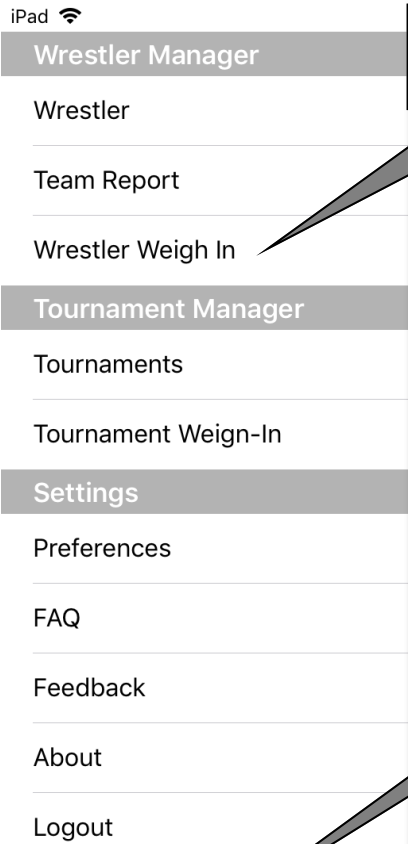

WEIGHINGS: Weigh-in your Players

Tap on "Wrestler Weigh-in".

Tap on the wrestlers name.

The wrestler steps on the scale and their weight is automatically sent to your tablet . If you had already entered the Min and Max weight it will also appear on this screen. Note: this wrestler has gone above their weight class WEIGHT.

Note: this wrestler has gone below their weight class WEIGHT.

Ok, tap "ACCEPT"

Once accepted, you will be returned to the screen with your players names. Tap on the next individuals name and have him/her step on the scale.