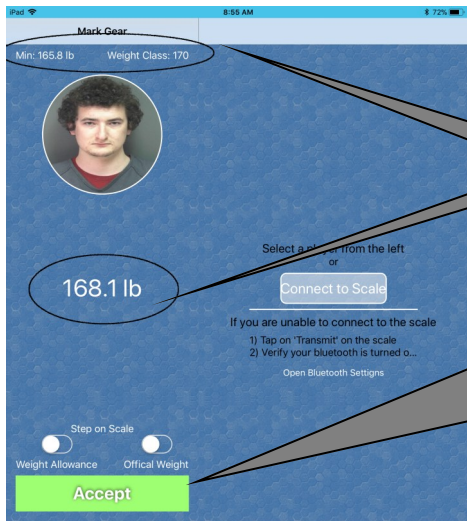

WEIGHINGS: Weigh-in your Players

Tap on "Wrestler Weigh-in".

Tap on the wrestlers name.

The wrestler steps on the scale and their weight is automatically sent to your tablet . If you had already entered the Min and Max weight it will also appear on this screen. Note: this wrestler has gone above their weight class WEIGHT.

Note: this wrestler has gone below their weight class WEIGHT.

Ok, tap "ACCEPT"

Once accepted, you will be returned to the screen with your players names. Tap on the next individuals name and have him/her step on the scale.