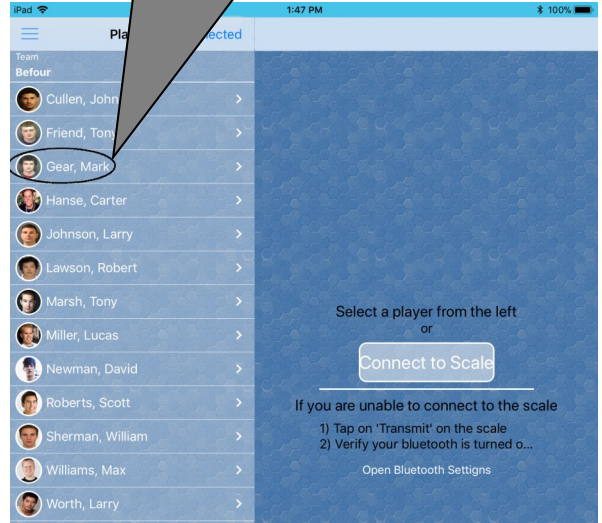

WEIGHINGS: Weigh-in your Players

Tap on "Wrestler Weigh-in".

Tap on the wrestlers name.

The wrestler steps on the scale and their weight is automatically sent to your tablet . If you had already entered the Min and Max weight it will also appear on this screen. Note: this wrestler has gone above their weight class WEIGHT.

Note: this wrestler has gone below their weight class WEIGHT.

Ok, tap "ACCEPT"

Once accepted, you will be returned to the screen with your players names. Tap on the next individuals name and have him/her step on the scale.