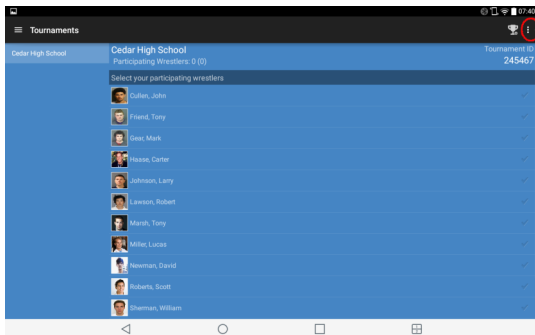

TOURNAMENT—INTERNET SET UP: Adding a Tournament

Adding a Tournament

(1) Tap on "Tournaments"

(2) Tap on "the cup"

(3) Tap on "New Tournament"

(4) Enter your information and tap on SAVE.

Editing an Existing Tournament

(1) Tap on the three dots ,enter your information and SAVE, or DELETE your tournament

(2) Tap on the check mark to add or remove a current a wrestler

Use this number for the internet set up of other schools that want to use the app for their wrestlers.