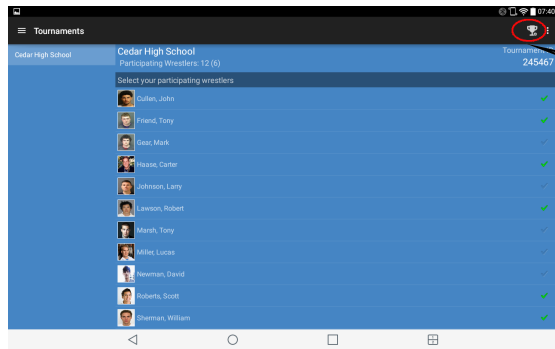

TOURNAMENT—INTERNET SET UP: Adding a Tournament

Adding a Tournament

(1) Tap on "Tournaments"

(2) Tap on "the cup"

(3) Tap on "New Tournament"

(4) Enter your information and tap on SAVE.

Editing an Existing Tournament

(1) Tap on the three dots ,enter your information and SAVE, or DELETE your tournament

(2) Tap on the check mark to add or remove a current a wrestler

Use this number for the internet set up of other schools that want to use the app for their wrestlers.