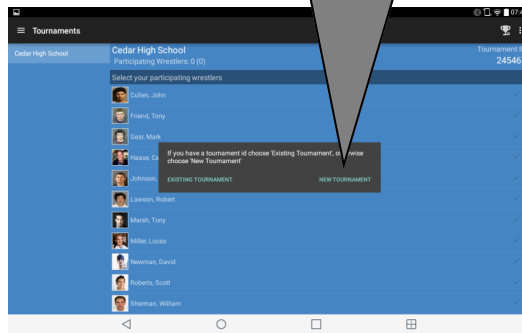

TOURNAMENT—INTERNET SET UP: Adding a Tournament

Adding a Tournament

(1) Tap on "Tournaments"

(2) Tap on "the cup"

(3) Tap on "New Tournament"

(4) Enter your information and tap on SAVE.

Editing an Existing Tournament

(1) Tap on the three dots ,enter your information and SAVE, or DELETE your tournament

(2) Tap on the check mark to add or remove a current a wrestler

Use this number for the internet set up of other schools that want to use the app for their wrestlers.