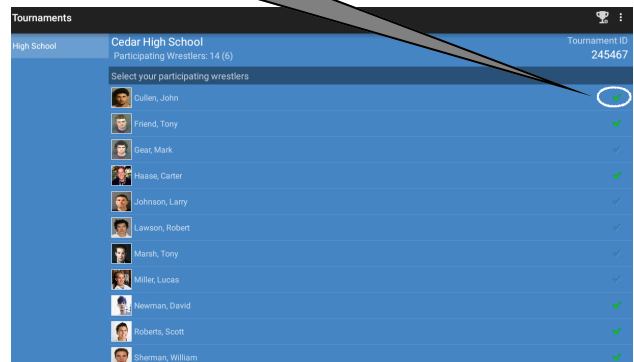

TOURNAMENT—INTERNET SET UP: Adding a Tournament

Adding a Tournament

(1) Tap on "Tournaments"

(2) Tap on "the cup"

(3) Tap on "New Tournament"

(4) Enter your information and tap on SAVE.

Editing an Existing Tournament

(1) Tap on the three dots ,enter your information and SAVE, or DELETE your tournament

(2) Tap on the check mark to add or remove a current a wrestler

Use this number for the internet set up of other schools that want to use the app for their wrestlers.