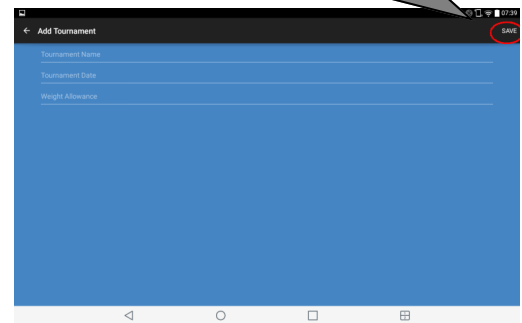

TOURNAMENT—INTERNET SET UP: Adding a Tournament

Adding a Tournament

(1) Tap on "Tournaments"

(2) Tap on "the cup"

(3) Tap on "New Tournament"

(4) Enter your information and tap on SAVE.

Editing an Existing Tournament

(1) Tap on the three dots ,enter your information and SAVE, or DELETE your tournament

(2) Tap on the check mark to add or remove a current a wrestler

Use this number for the internet set up of other schools that want to use the app for their wrestlers.