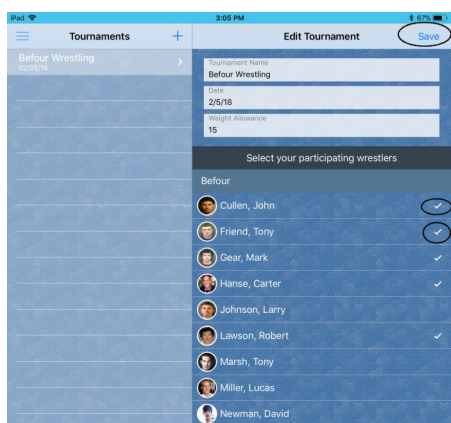

TOURNAMENTS-SET UP: Creating a Tournament

- Wrestler Manager
- Wrestler
- Team Report
- Wrestler Weigh In
- Tournament Manager
- Tournaments
- Tournament Weigh-In
- Settings
- Preferences
- FAQ
- Feedback
- About
- Logout

Tap on "Tournaments"

To add a tournament tap on the + icon or the "Add Tournament"

Fill in the information, tap the wrestlers you would like to select and Save

Tap on "your tournament name" to see the participating wrestlers

Tap on "Sort By" to sort your team by last name, school/club or weight class