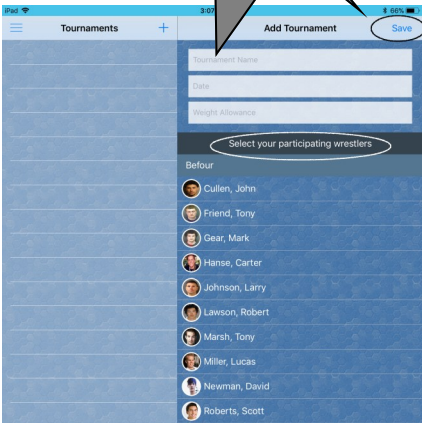

TOURNAMENTS-SET UP: Creating a Tournament

- Wrestler Manager
- Wrestler
- Team Report
- Wrestler Weigh In
- Tournament Manager
- Tournaments
- Tournament Weigh-In
- Settings
- Preferences
- FAQ
- Feedback
- About
- Logout

Tap on "Tournaments"

To add a tournament tap on the + icon or the "Add Tournament"

Fill in the information, tap the wrestlers you would like to select and Save

Tap on "your tournament name" to see the participating wrestlers