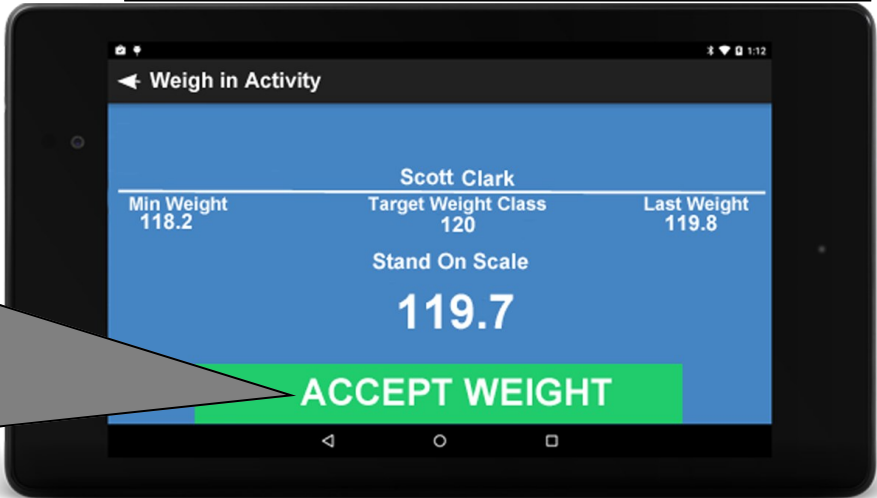

WEIGHING: Weigh-in your Wrestlers

WRESTLER MANAGER	
	Wrestler
	Team Report
	Wrestler Weigh-In
TOURNAMENT MANAGER	
	Tournaments
	Tournament Weigh-In
SETTINGS	
	Preferences
	FAQ
	Feedback
	About
	Logout

(1) Tap on "Wrestler Weigh-in".

(4) The Wrestler steps on the scale and his weight is automatically sent to your Android device. Tap "ACCEPT WEIGHT" (see note). If you had already entered the Min weight and Target weight it will also appear on this screen, as will the last weight of your wrestler. Once accepted, you will be returned to the screen with your wrestlers names. Tap on the next wrestler's name and have him/her step on the scale.

* NOTE: If you are unsure about your wrestler's weight, have your wrestler step off the scale and step back on before you hit "ACCEPT WEIGHT"