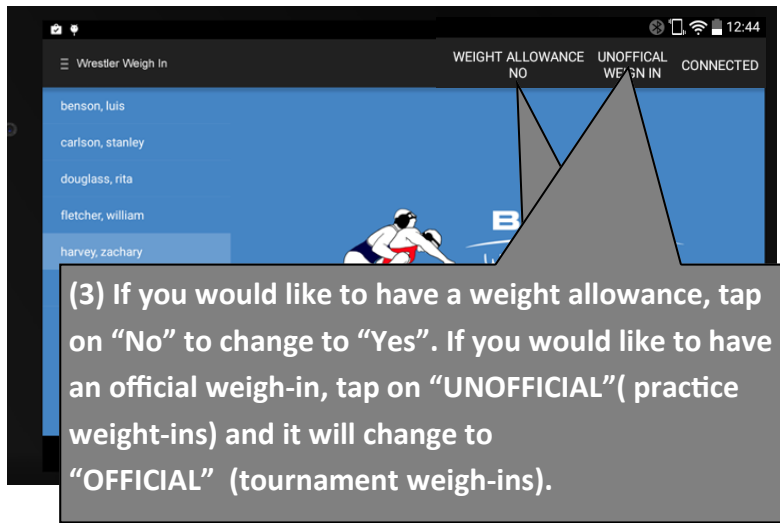

WEIGHING: Weigh-in your Wrestlers

WRESTLER MANAGER	
	Wrestler
	Team Report
	Wrestler Weigh-In
TOURNAMENT MANAGER	
	Tournaments
	Tournament Weigh-In
SETTINGS	
	Preferences
	FAQ
	Feedback
	About
	Logout

(1) Tap on "Wrestler Weigh-in".

(4) The Wrestler steps on the scale and his weight is automatically sent to your Android device. Tap "ACCEPT WEIGHT" (see note). If you had already entered the Min weight and Target weight it will also appear on this screen, as will the last weight of your wrestler. Once accepted, you will be returned to the screen with your wrestlers names. Tap on the next wrestler's name and have him/her step on the scale.