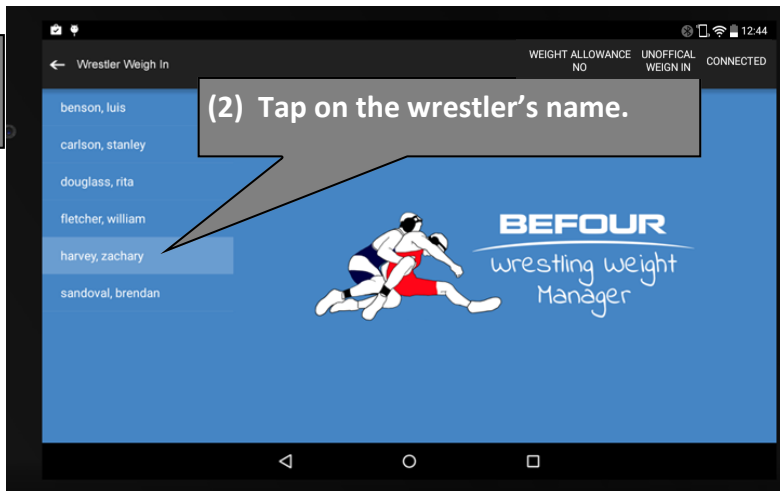

WEIGHING: Weigh-in your Wrestlers

WRESTLER MANAGER	
	Wrestler
	Team Report
	Wrestler Weigh-In
TOURNAMENT MANAGER	
	Tournaments
	Tournament Weigh-In
SETTINGS	
	Preferences
	FAQ
	Feedback
	About
	Logout

(1) Tap on "Wrestler Weigh-in".

(4) The Wrestler steps on the scale and his weight is automatically sent to your Android device. Tap "ACCEPT WEIGHT" (see note). If you had already entered the Min weight and Target weight it will also appear on this screen, as will the last weight of your wrestler. Once accepted, you will be returned to the screen with your wrestlers names. Tap on the next wrestler's name and have him/her step on the scale.