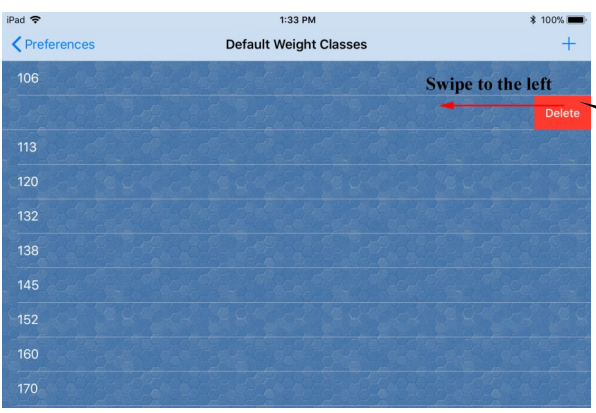

EDIT—DELETE—EXPORT:

Delete an Individual, the Weight of an Individual , or Default Weight Classes from your Tablet

iPad

- Wrestler Manager
- Wrestler
- Team Report
- Wrestler Weigh In
- Tournament Manager
- Tournaments
- Tournament Weigh-In
- Settings
- Preferences
- FAQ
- Feedback
- About
- Logout

Tap on "Wrestler".

Tap on Expanded Weight to change it to Collapse Weight.

To Delete a wrestler, or weight of a wrestler tap on the name of the wrestler you want to delete or the weight you want to delete and swipe to the left.